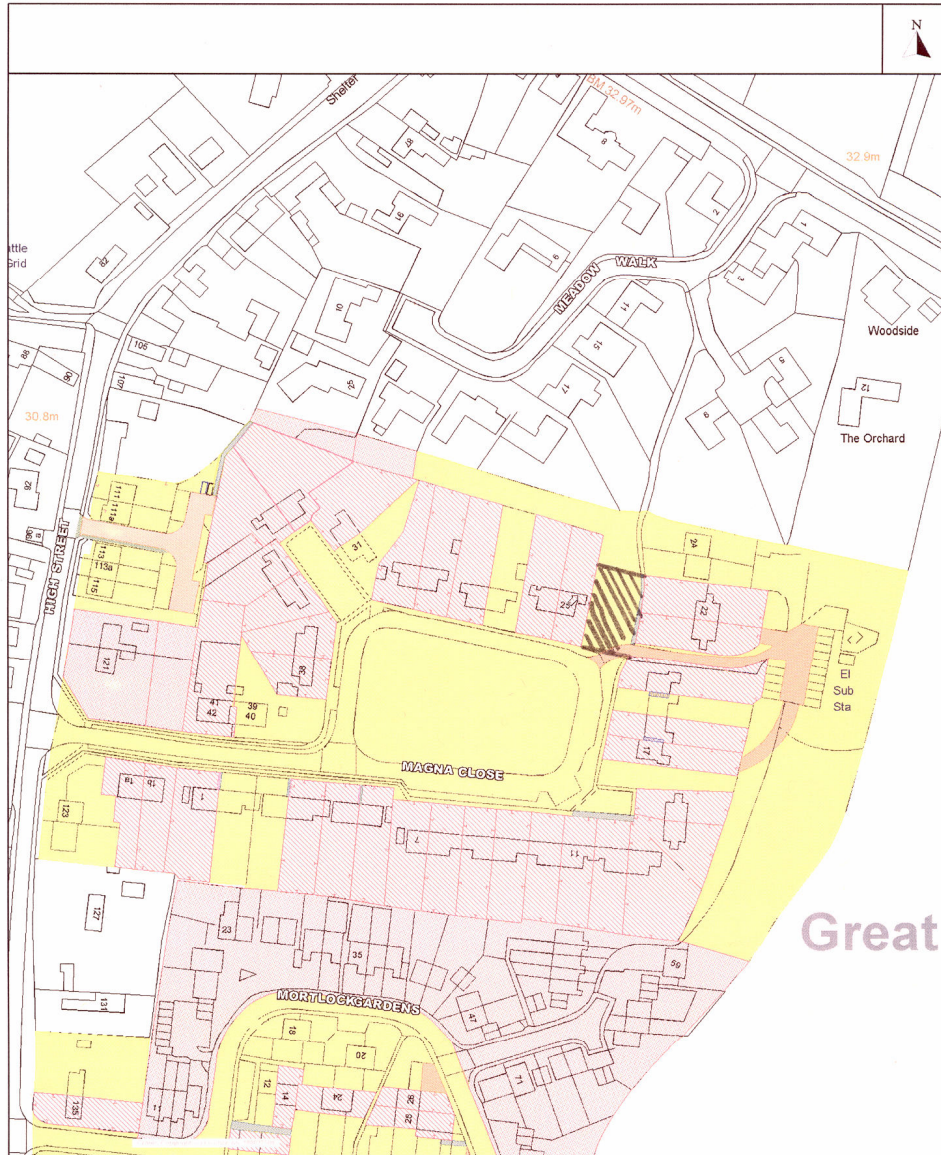

MAGNA CLOSE

Reproduced from the 2006 Ordnance Survey mapping with the permission of the controller of Her Majesty's stationary office (c) Crown Copyright. Unauthorised reproduction infringes Crown Copyright and may lead to prosecution or civil proceedings.

Scale 1/1565 Date 23/5/2006

Centre = 553315 E 248593 N